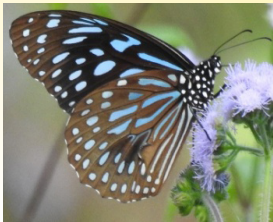

Brush-footed (Nymphalidae)

Courtesan
Euripus nyctelius

Creamy Sailor
Neptis clinia

Dark Archduke
Lexias dirtea

Dark Banded Bush Brown
Mycalesis mineus

Dark Blue Tiger
Tirumala septentrionis

Dark Evening Brown
Melanitis phedima