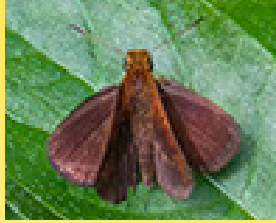

Chestnut Bob
Lambrix salsala