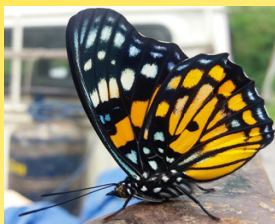

Eastern Courtier
Sephisa chandra