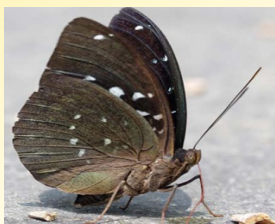

Brush-footed (Nymphalidae)

Courtesan
Euripus nyctelius

Creamy Sailor
Neptis clinia

Dark Archduke
Lexias dirtea

Dark Banded Bush Brown
Mycalesis mineus

Dark Blue Tiger
Tirumala septentrionis

Dark Evening Brown
Melanitis phedima

Brush-footed (Nymphalidae)

Medus Brown/Nigger
Orsotriaena medus

Eastern Courtier
Sephisa chandra

Tailed Red Forester
Lethe sinorix

Glassy Tiger
Parantica aglea

Golden Emperor
Dilipa morgiana

Great Archduke
Lexias cyanipardus

Brush-footed (Nymphalidae)

Great Eggfly
Hypolimnastis bolina

Green Commodore
Sumalia daraxa

Grey Count
Tanaecia lepidea

Grey Pansy
Junonia atlites

Himalayan Bush Brown
Mycalesis perseus blasius

Himalayan Jester
Symbrenthia brabira