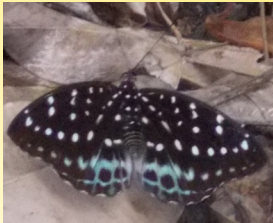

Brush-footed (Nymphalidae)

Courtesan
Euripus nyctelius

Creamy Sailor
Neptis clinia

Dark Archduke
Lexias dirtea

Dark Banded Bush Brown
Mycalesis mineus

Dark Blue Tiger
Tirumala septentrionis

Dark Evening Brown
Melanitis phedima