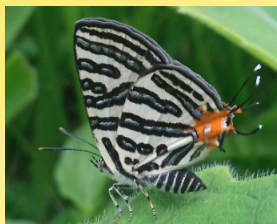

Club Silverline
Cigaritis syama